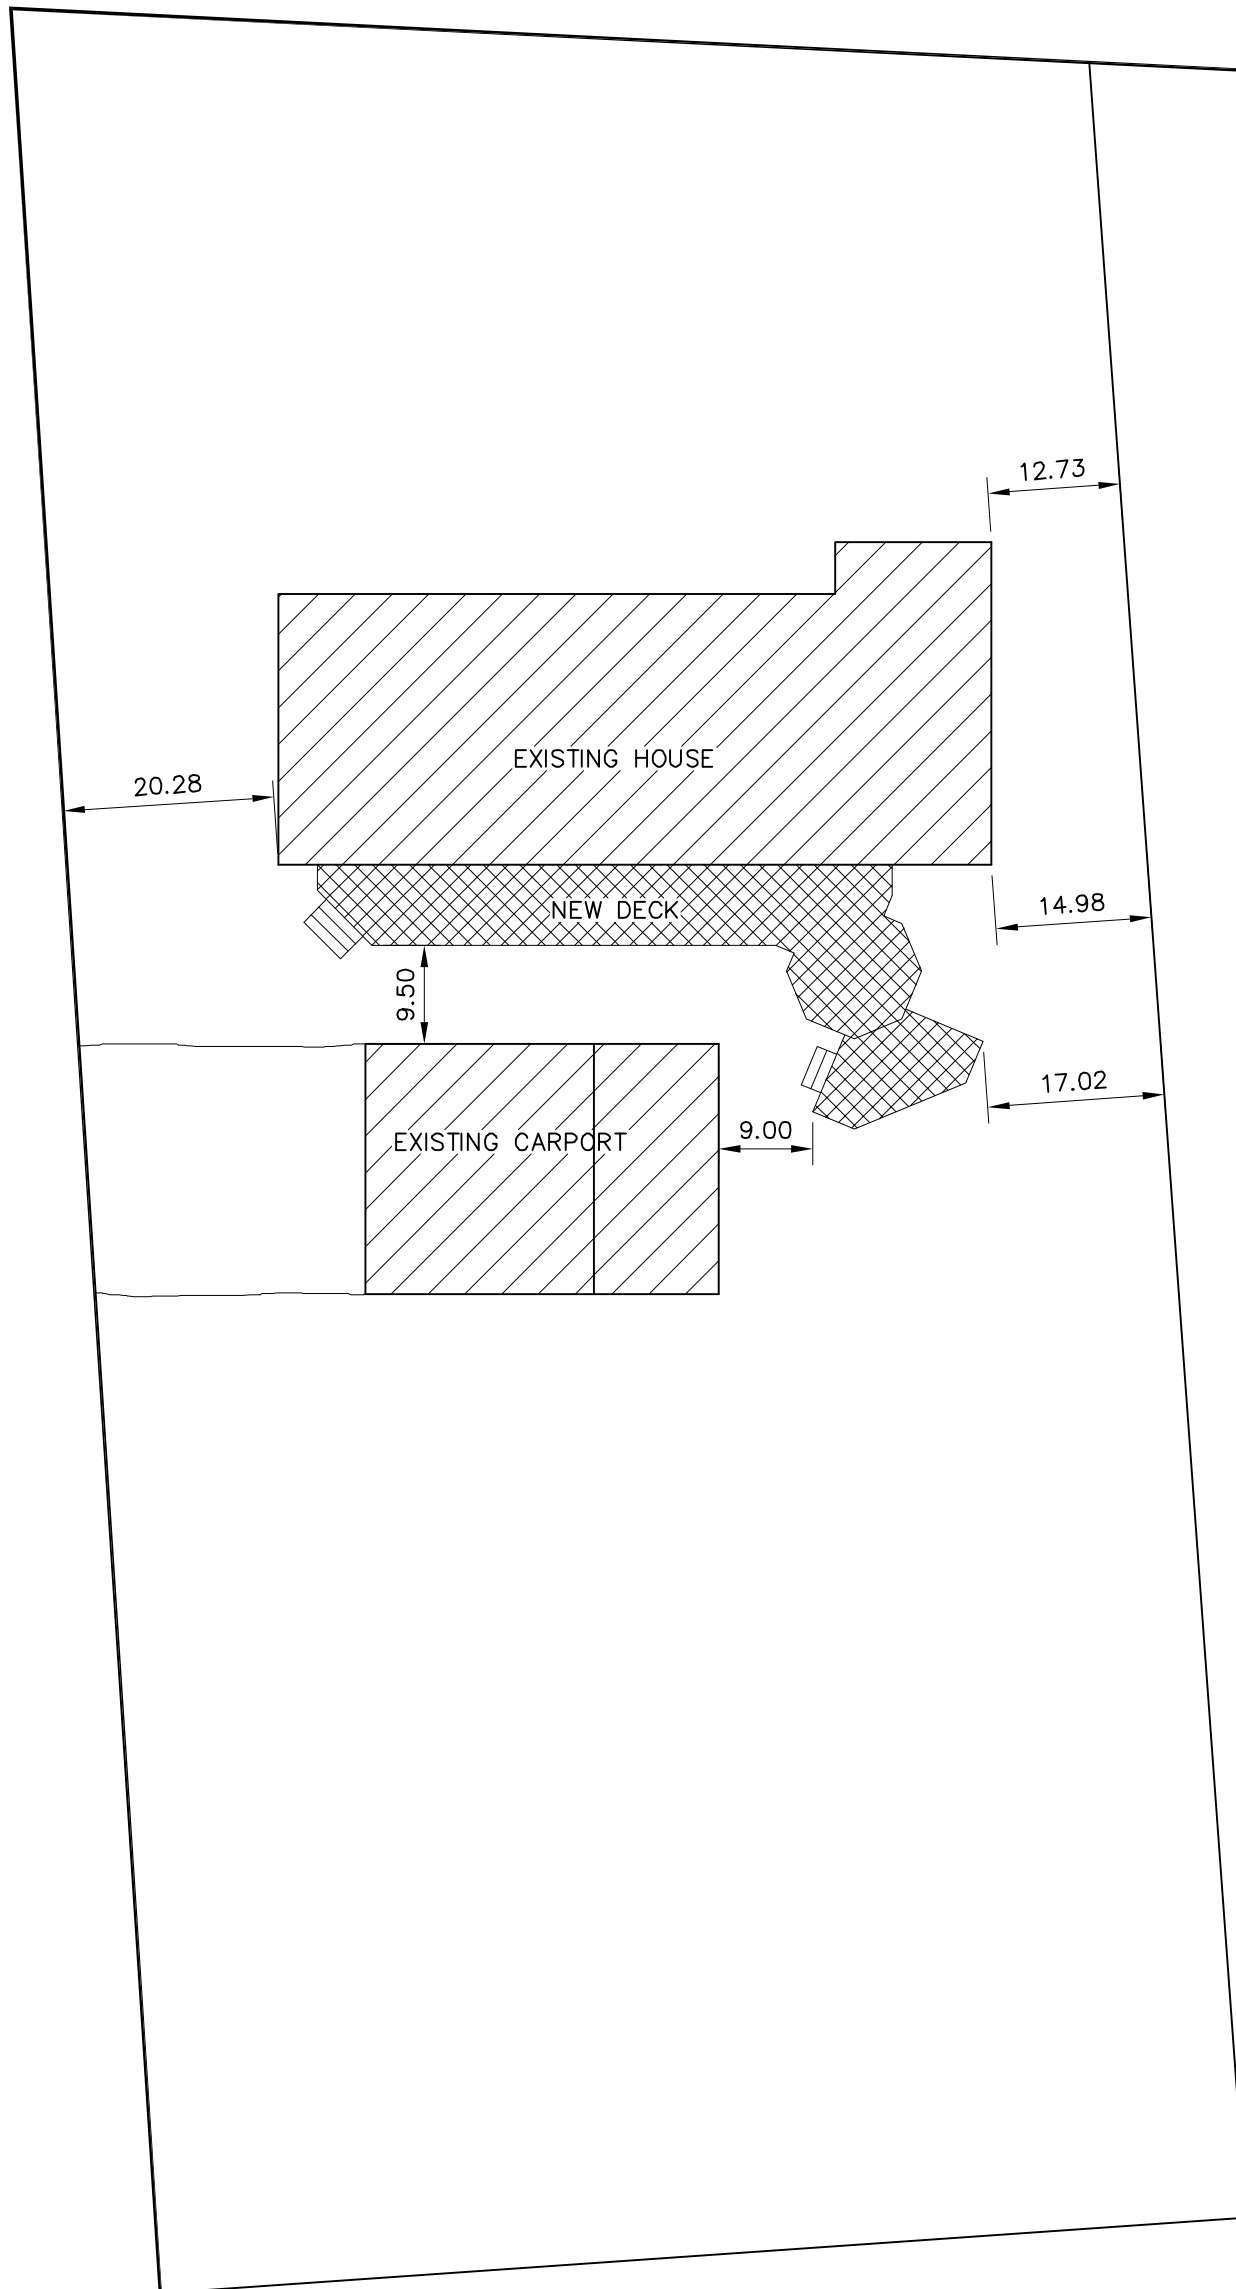

DRIVE

STREET

A PLAN VIEW OF DECK
 D-1 SCALE: 1/2" = 1'-0"