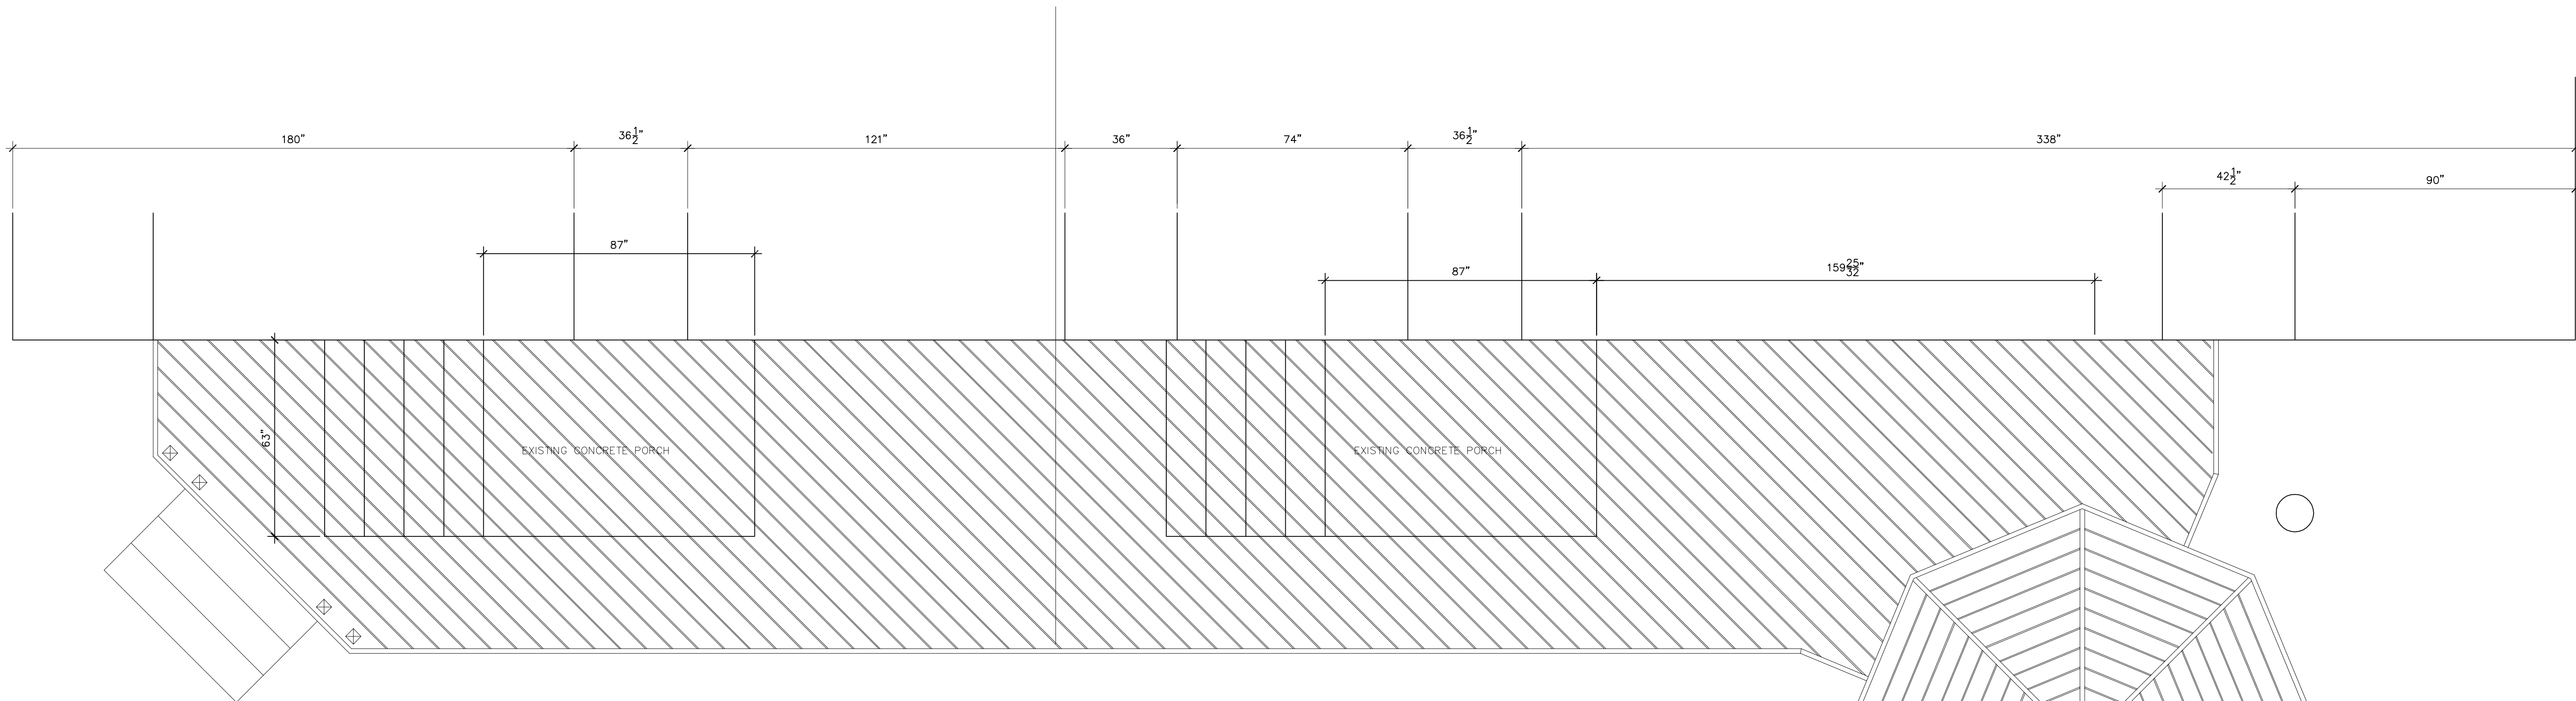

DRIVE

STREET

A PLAN VIEW OF DECK
 D-1 SCALE: 1/2" = 1'-0"